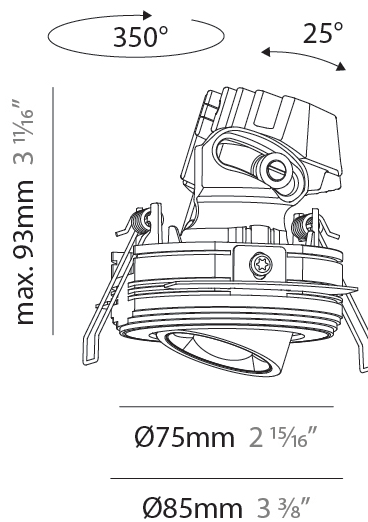

PHYSICAL

Shape: Round
Diameter (mm): 75
Diameter (in): 2 ¹⁵/₁₆
Height (mm): 93
Height (in): 3 ¹¹/₁₆
Ceiling Thickness (mm): 10 / 12.5 / 15 / 25
Ceiling Thickness (in): 3/8 or 1/2 or 9/16 or 1
Min. Recessing Depth (mm): 105
Min. Recessing Depth (in): 4 ¹/₈
Light Distribution: Direct
Diffuser: Lens Pack - Spread Lens / Linear Spread Lens / Honeycomb Louver
Fixture Finish: SSR / BKV / CWI / CRY / HAB / UFT / ITA / RUA / FTG / MYG / LOD / PUS / FRO / FUP / KIA / POP / BLS / SPG / MEY / GOH / GUM / CHC / COM / ABZ / JAG / OBR / MOS / ROR
Fixture Material: Aluminum Die Cast
Cut-out Measurements: D. 86mm / 3 3/8"

ELECTRICAL

Lamp Type: LED (Zhaga Standard)
Input Wattage (W): 16
Total Output Wattage (W): 14.6
Dimming: Tri-Mode (Non-Dimming and Phase Dimming (120Vac only) and 0-10V Dimming)
Driver Included: No
Driver Location: Recessed Housing
Driver Type: Constant Current - Universal
Driver Class: Class 2
Input Voltage (V): 120 - 277
Constant Current (MA): 350

LED

Number of LEDs: 1
Color Temperature (°K): 2700 / 3000 / 3500 / 4000
Max. Delivered Lumen (lm): 1464 / 1556 / 1630 / 1645
Nominal Lumen (lm): 1566 / 1665 / 1743 / 1759
CRI: >90 CRI
Lamp Life (hrs): 50000

OPTICAL

Reflector: 60
Adjustability: Rotational 350° / Tilt 25°

RATINGS AND CERTIFICATIONS

Certified By: Certified for North American Standards
IP rating: IP20