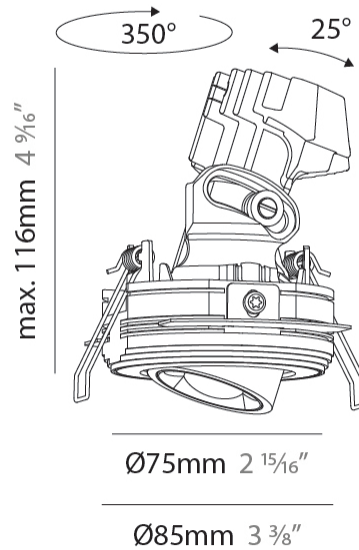

GENERAL

Series: Oiko Pro Round
Subseries: Oiko Pro Round Adjustable
Brand: Prolicht
Division: Architectural
Mounting Type: Trimless
Mounting Location: Ceiling
Subcategory: Downlight

PHYSICAL

Shape: Round
Diameter (mm): 75
Diameter (in): 2 ¹⁵/₁₆
Height (mm): 116
Height (in): 4 ⁹/₁₆
Ceiling Thickness (mm): 10 / 12.5 / 15 / 25
Ceiling Thickness (in): 3/8 or 1/2 or 9/16 or 1
Min. Recessing Depth (mm): 125
Min. Recessing Depth (in): 4 ¹⁵/₁₆
Light Distribution: Direct
Fixture Finish: SSR / BKV / CWI / CRY / HAB / UFT / ITA / RUA / FTG / MYG / LOD / PUS / FRO / FUP / KIA / POP / BLS / SPG / MEY / GOH / GUM / CHC / COM / ABZ / JAG / OBR / MOS / ROR
Fixture Material: Aluminum Die Cast
Cut-out Measurements: D. 86mm / 3 3/8"

ELECTRICAL

Lamp Type: LED (Zhaga Standard)
Input Wattage (W): 16
Total Output Wattage (W): 14.6
Dimming: Tri-Mode (Non-Dimming and Phase Dimming (120Vac only) and 0-10V Dimming)
Driver Included: No
Driver Location: Recessed Housing
Driver Type: Constant Current - Universal
Driver Class: Class 2
Input Voltage (V): 120 - 277
Constant Current (MA): 350

LED

Number of LEDs: 1
Color Temperature (°K): 2700 / 3000 / 3500 / 4000
Max. Delivered Lumen (lm): 1067 / 1150 / 1217 / 1220
Nominal Lumen (lm): 1393 / 1501 / 1589 / 1592
CRI: >90 CRI
Lamp Life (hrs): 50000

OPTICAL

Reflector°: 14
Adjustability: Rotational 350° / Tilt 25°

RATINGS AND CERTIFICATIONS

Certified By: Certified for North American Standards
IP rating: IP20