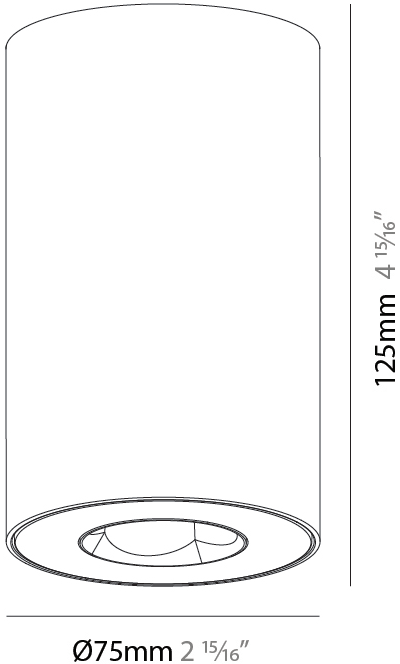

GENERAL

Series: Oiko Pro Round
Brand: Prolicht
Division: Architectural
Mounting Type: Surface
Mounting Location: Ceiling
Subcategory: Downlight

PHYSICAL

Shape: Cylinder
Diameter (mm): 75
Diameter (in): 2 15/16
Height (mm): 125
Height (in): 4 15/16
Light Distribution: Direct
Weight (kg): 0.452
Fixture Finish: SSR / BKV / CWI / CRY / HAB / UFT / ITA / RUA / FTG / MYG / LOD / PUS / FRO / FUP / KIA / POP / BLS / SPG / MEY / GOH / GUM / CHC / COM / ABZ / JAG / OBR / MOS / ROR
Fixture Material: Metal

ELECTRICAL

Lamp Type: LED (Zhaga Standard)
Input Wattage (W): 13
Total Output Wattage (W): 11.8
Dimming: Non-Dimming / Phase Dimming (120vac Only)
Driver Included: Yes
Driver Location: Integrated
Driver Type: Constant Current - Universal
Driver Class: Class 2
Input Voltage (V): 120 - 277
Upon Request: Remote: 0-10Vdc dimming / Phase dimming 120Vac / Non-dimming 120/277Vac (No Cover Plate)

LED

Color Temperature (°K): 2700 / 3000 / 3500 / 4000
Max. Delivered Lumen (lm): 1377 / 1372 / 1438 / 1451
Nominal Lumen (lm): 1473 / 1468 / 1538 / 1552
CRI: >90 CRI
Lamp Life (hrs): 50000

OPTICAL

Reflector°: 60
Adjustability: Fixed

RATINGS AND CERTIFICATIONS

Certified By: Certified for North American Standards
IP rating: IP20

PROJECT
TYPE
SPECIFIER
QUANTITY
DATE